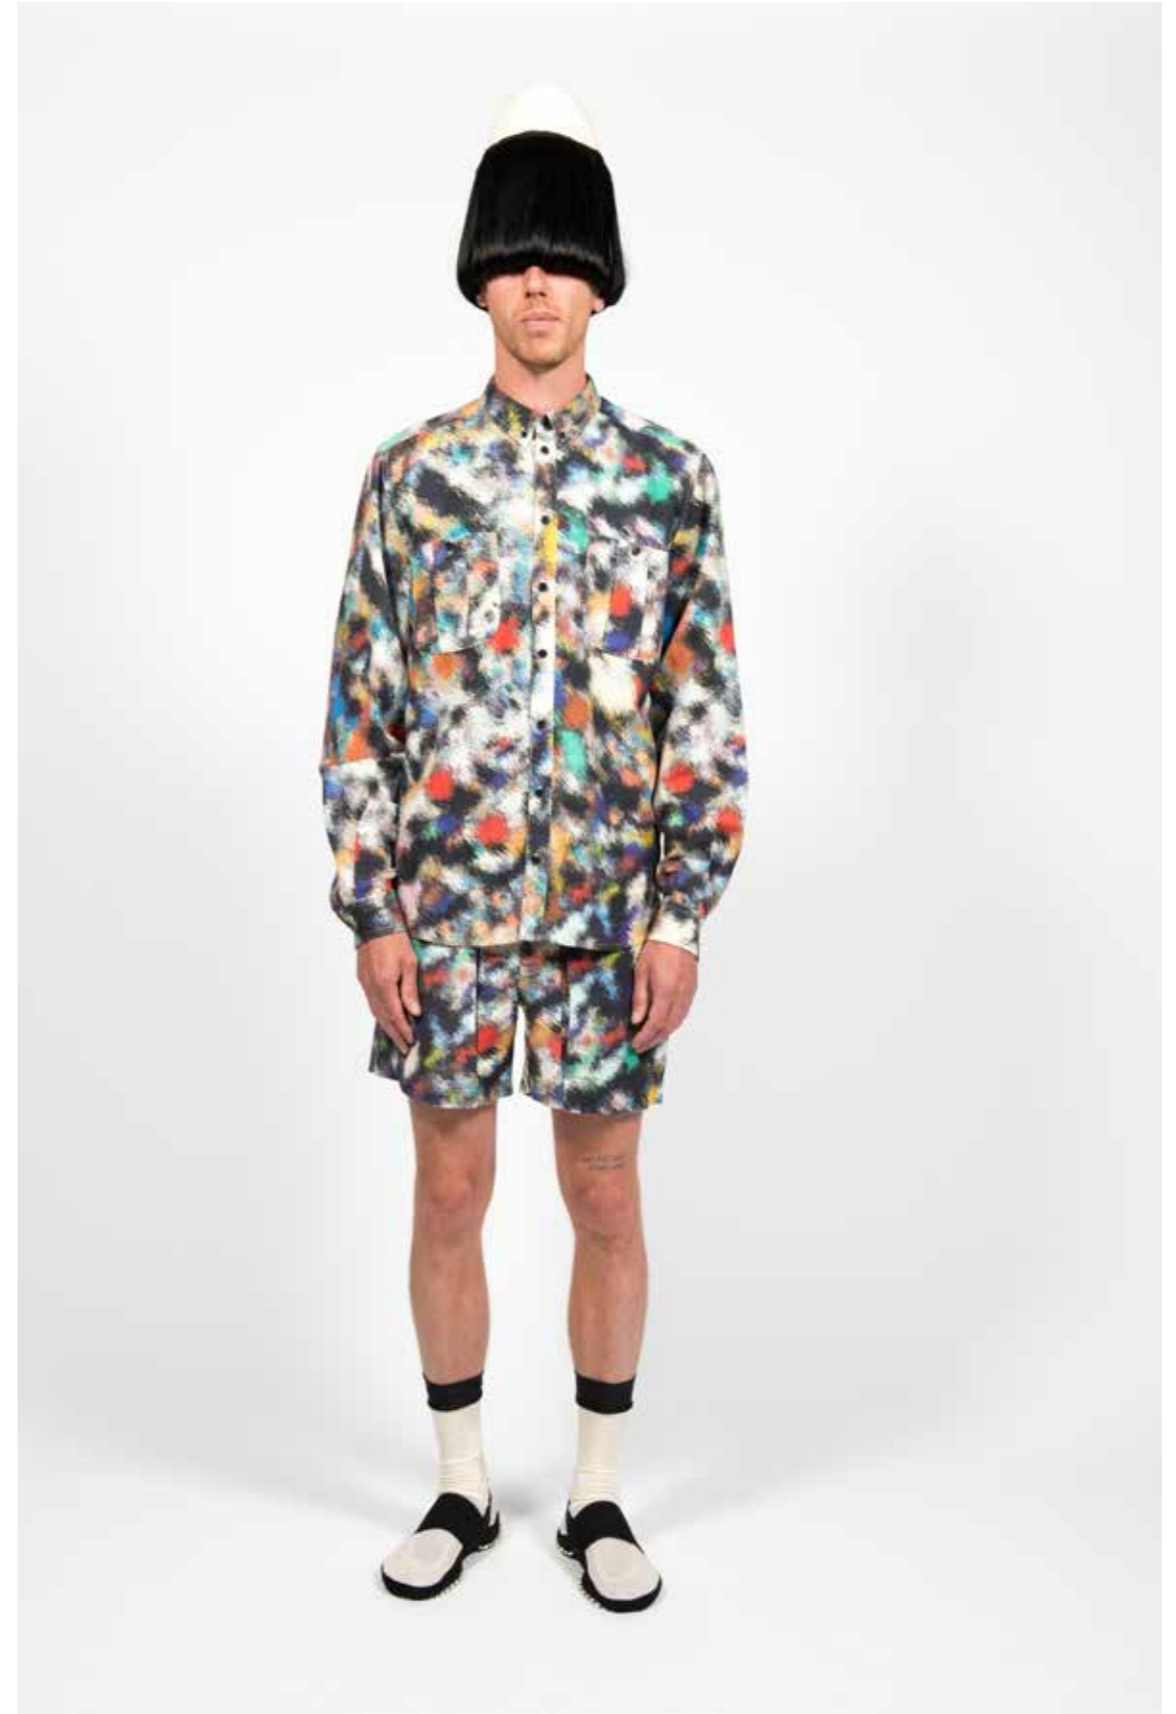

HENRIK VIBSKOV

SPRING SUMMER 2015
MENS

STYLE: VERY SHIRT
DES/COL: 803/905 LATE NIGHT WATER
COMP: 62% Li. 38% Vi
SIZE: XS - XL

STYLE: MARTIN X
DES/COL: 804/I 10 BLACK PLUS WHITE
COMP: 100% COTTON
SIZE: XS - XL

STYLE: NEW JAMES SHIRT
DES/COL: 805/999 POOL PRINT
COMP: 100% COTTON
SIZE: XS - XL

STYLE: NEW JAMES SHIRT
DES/COL: 805/205 MANFRED BLACK SQUARE
COMP: 100% COTTON
SIZE: XS - XL

STYLE: NIKOLAJ SHIRT
DES/COL: 806/760 INDIGO BLUE
COMP: 100% COTTON
SIZE: XS - XL

MODEL WEARS MENS SIZE M/L

STYLE: AQUA POOL BLOUSE
DES/COL: 807/150 AQUA POOL PRINT
COMP: 100% COTTON
SIZE: XS/S - M/L

MODEL WEARS MENS SIZE M/L

STYLE: BAY BLOUSE
DES/COL: 837/102 WHITE
COMP: 68% RAYON. 32% POLYESTER
SIZE: XS/S - M/L